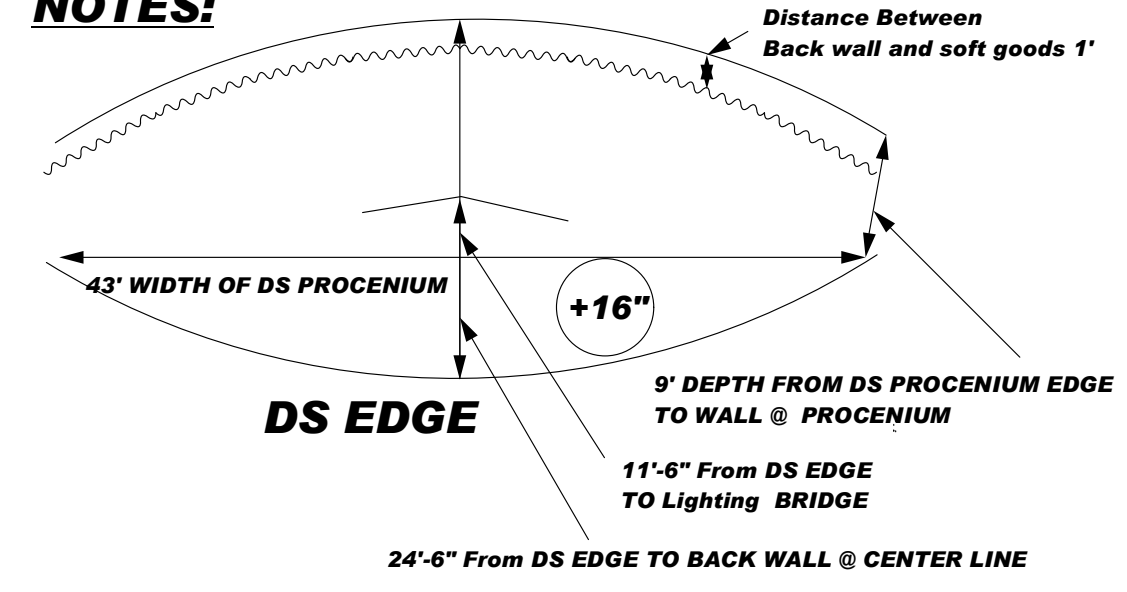

NOTES:

- ** NO RIGGING POINTS | HOUSE HAS NO RIGGING HARDWARE
 - ** CAN ACCOMADATE MINIMAL SOFT GOODS CAN'T BE HIDDEN -NO FLY SPACE
 - ** DRESSING ROOMS ACCOMADATE 6-8 PEOPLE
- Light Plot drawn for visual refrence only-see actual plot for detail*